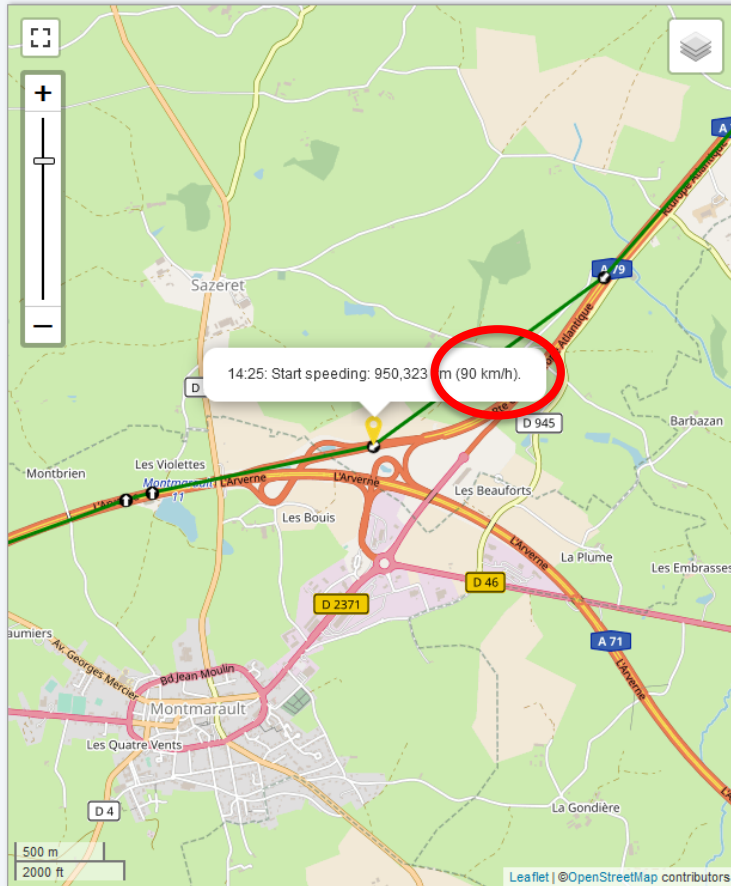

Live – actual speed when violating speed

08/11/2021 (Last update: 08/11/2021 16:10)

Refresh frequency: 5 minutes

Last data transfer: 08/11/2021 16:09

Characteristics: 495 km, 950,467 km

Day counter, mileage: Driving (👤)

Last known activity:

Last known position:

Speed, direction: 81 km/h, 📍 (248°)

Tachograph time deviation: 3 min

Time	Messages
15:09	End speeding: 950,383 km (89 km/h).
15:09	Start speeding: 950,382 km (96 km/h).
14:25	End speeding: 950,323 km (90 km/h).
14:25	Start speeding: 950,323 km (90 km/h).
13:28	
13:13	
12:44	
08:12	
08:09